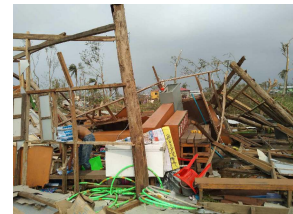

Sai Aung Main/AFP