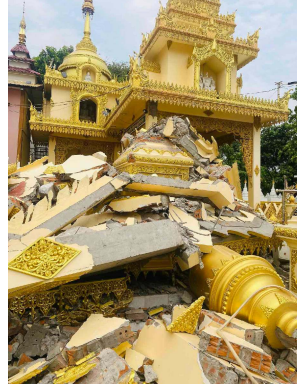

Relief Aid to Victims of the Massive Earthquake in Myanmar

The death toll from the magnitude 7.7 earthquake in Myanmar on March 28 has exceeded 3600. More than 5300 religious buildings were damaged, and many were completely destroyed. The most extensive damage took place in Mandalay, the ancient royal capital. There was destruction on every street, and one report estimates that 80% of the city was damaged.

The outpouring of compassion and love for the Myanmar (Burmese) people is tremendous. The response from the international community and religious institutions in Sri Lanka has been overwhelming. Buddhist Relief Mission has channeled the donations we have received—more than US\$10,000—through Sangha Karuna Association, organized by the Burmese monks and nuns studying in Sri Lanka. Their funds have been used to purchase medical supplies, to provide treatment for injured victims, to distribute safe drinking water and food and to repair or reconstruct damaged buildings, including monasteries, nunneries, mosques, and Hindu temples.

It is estimated that, throughout the country three and a half million people were affected by the earthquake. The needs remain great, and recovery will take a long time. Buddhist Relief Mission intends to continue supporting the relief efforts. We extend the greatest gratitude to our many donors.

Sadhu! Sadhu!! Sadhu!!!

In spite of the immense suffering caused by the earthquake, the military government has shown no mercy, and has continued its relentless oppression of villagers and ethnic minorities. Just since the earthquake, the government has carried out nine bombing attacks in Mandalay District alone.