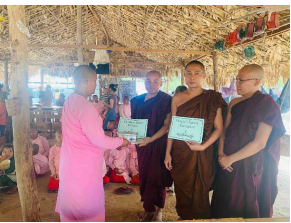

Buddhist Relief Mission
www.brelief.org – buddhist@brelief.org