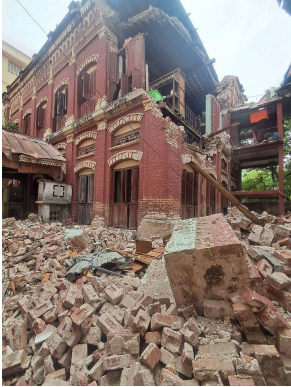

Relief Aid to Victims of the Massive Earthquake in Myanmar

The death toll from the magnitude 7.7 earthquake in Myanmar on March 28 has exceeded 3600. More than 5300 religious buildings were damaged, and many were completely destroyed. The most extensive damage took place in Mandalay, the ancient royal capital. There was destruction on every street, and one report estimates that 80% of the city was damaged.

Sadhu! Sadhu!! Sadhu!!!

In spite of the immense suffering caused by the earthquake, the military government has shown no mercy, and has continued its relentless oppression of villagers and ethnic minorities. Just since the earthquake, the government has carried out nine bombing attacks in Mandalay District alone.